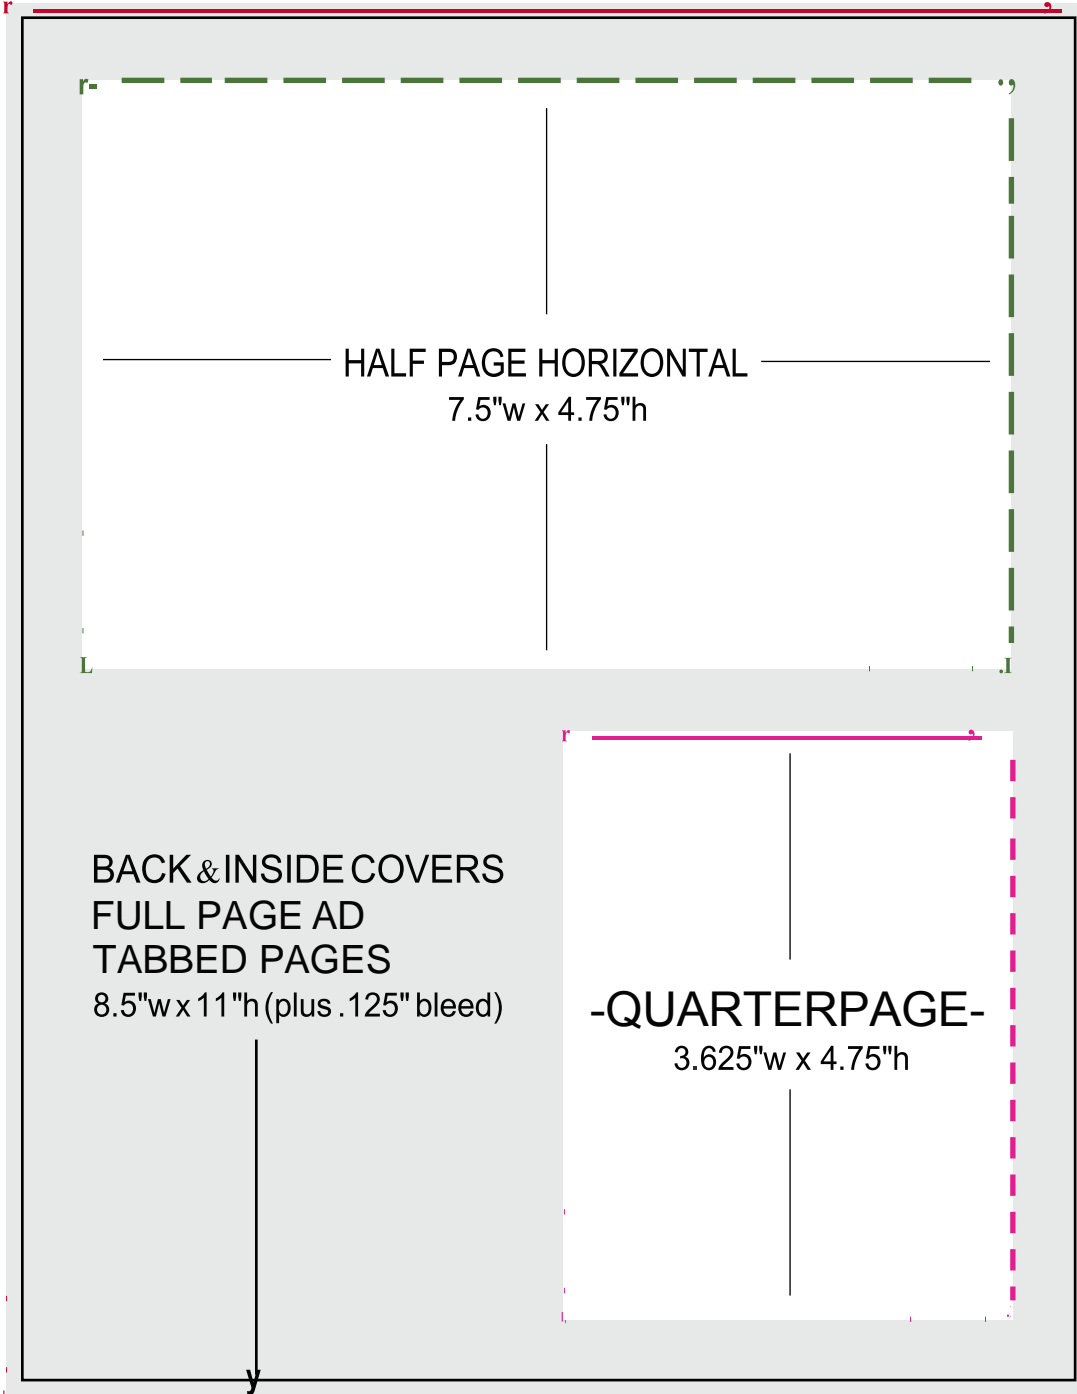

LAS PATRONAS

Partnering with the San Diego Community since 1946

PROGRAM ADVERTISING PRINT SPECS

AD SIZES

- BACK COVER & INSIDE COVERS
8.5"w x 11"h (plus .125" bleed)
- TABBED PAGES (2-sided)
8.5"w x 11"h (plus .125" bleed)
- FULL PAGE
8.5"w x 11"h (plus .125" bleed)
- HALF PAGE HORIZONTAL
7.5"w x 4.75"h
- QUARTER PAGE
3.625"w x 4.75"h

SUBMISSION REQ.,

- All ads are 4-color (CMYK)
- Please send all artwork as digital files in (vector) pdf or jpg/tif format
- pdf: 300 dpi / fonts as outlines
- jpg: 300 dpi / CMYK